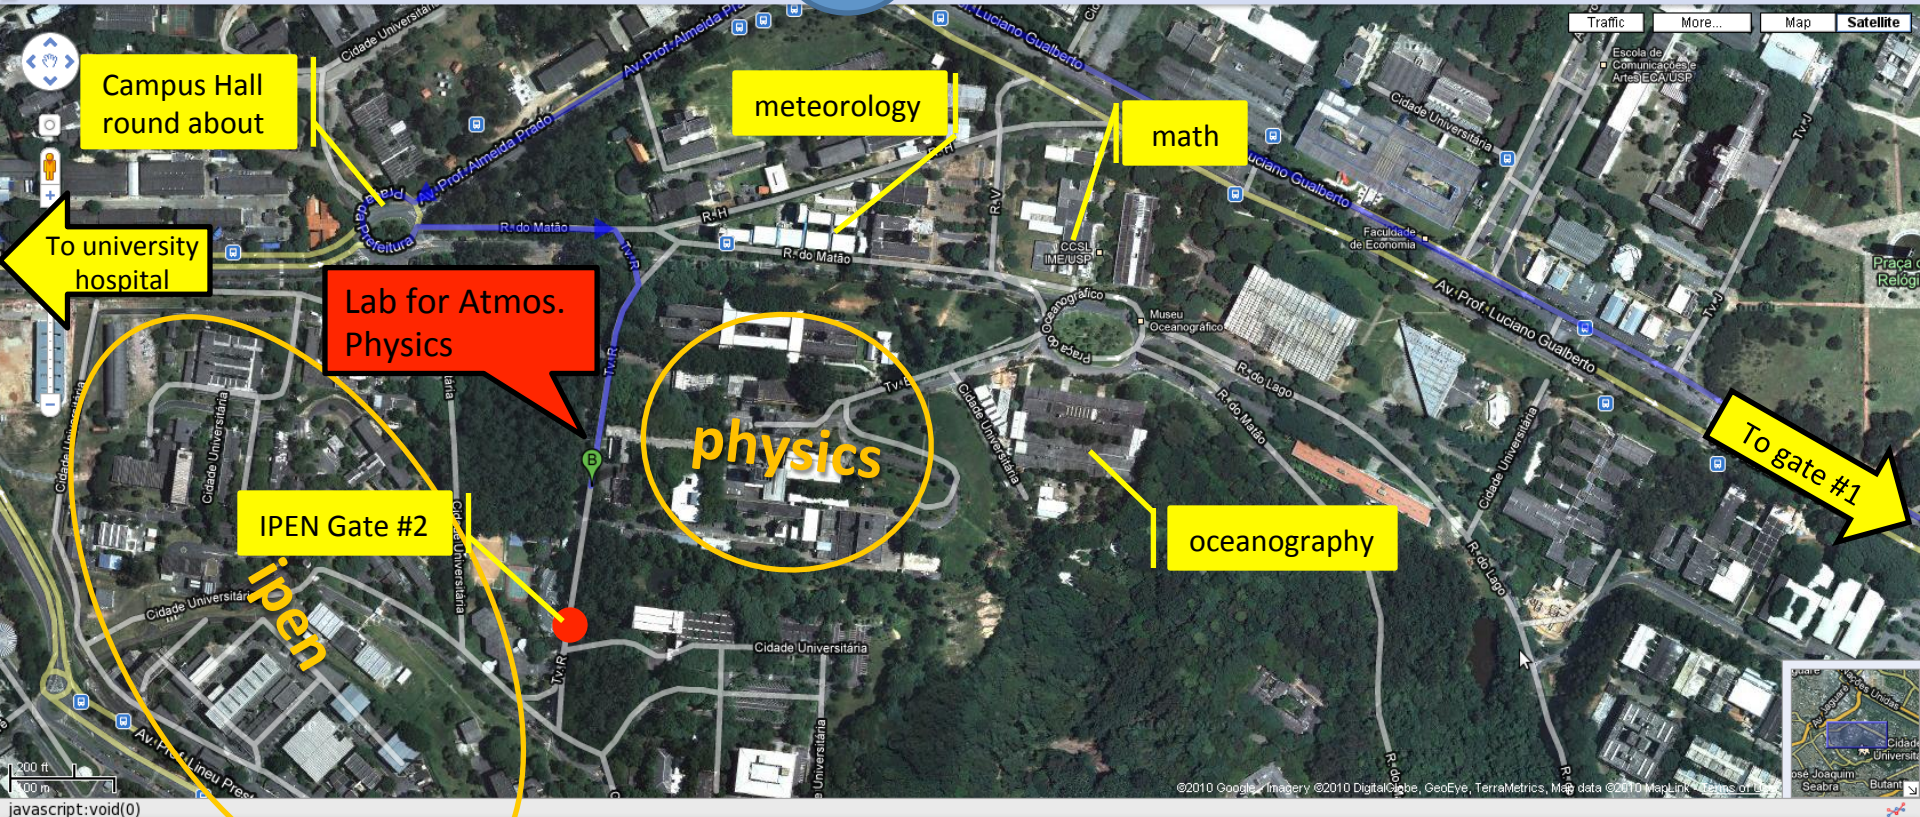

Gate #3

University Campus bridge

Gate #1

Rebouças Av.

Euzébio Matoso bridge

At the university gate #1, the taxi driver should ask where the physics institute is. The easiest way is to take Prof. Luciano Gualberto avenue and turn left on the big square with the gigantic horse statue.

Big round about with gigantic horse statue

To gate #2

Google maps

from av reboucas 955 to rua do matao, travessa R

Search Maps

Show search options

Print Send Link

Traffic More... Map Satellite

IPEN Gate #1

TAXI: Pegar avenida dos bancos, até a praça do cavalo. Subir (esquerda) em direção a prefeitura/hospital. Virar a esquerda na rotatória: rua do Matão

After the horse round about, take a left on the next round about. That's Matão street (institute's address). To get to my office, turn the next right at "Travessa R" street.