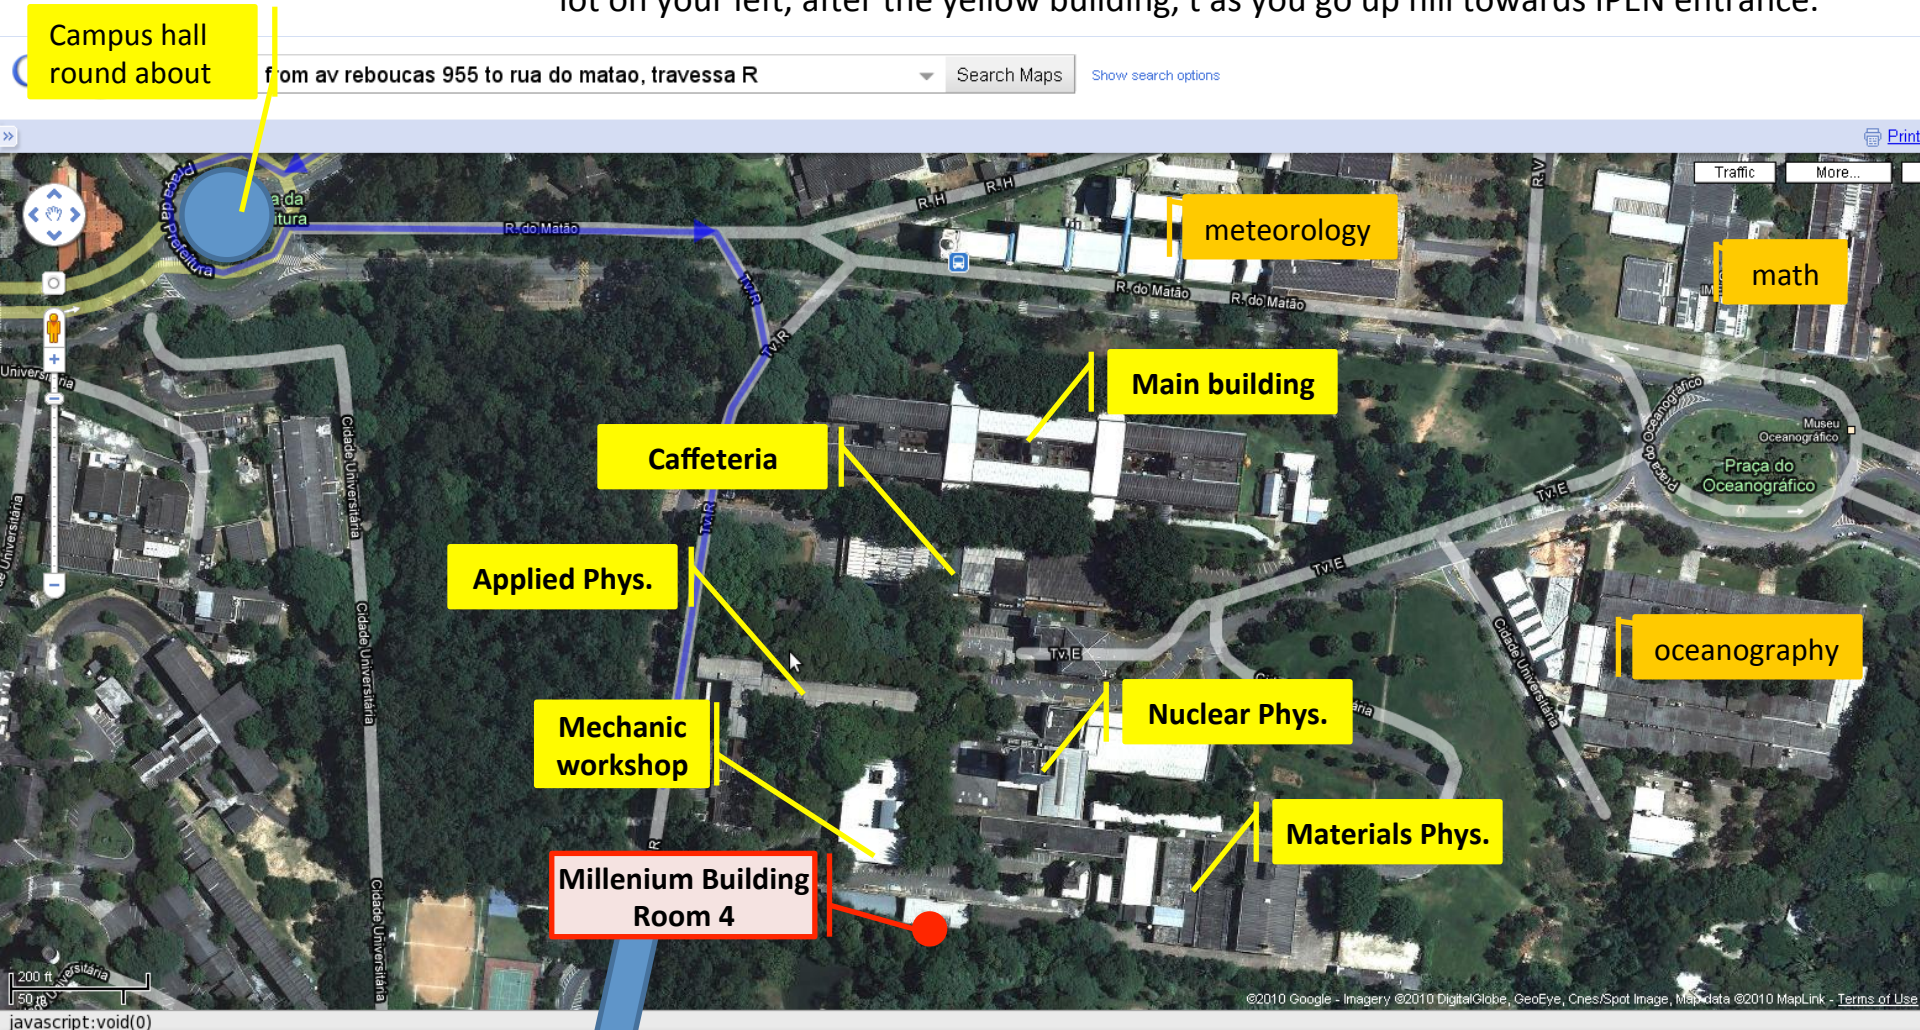

After the horse round about, take a left on the next round about. That's Matão street (institute's address). To get to my office, turn the next right at "Travessa R" street.

My office is room n.4 of Milênio building. It's a new white building after the parking lot on your left, after the yellow building, t as you go up hill towards IPEN entrance.

IPEN entrance is about 50m away

TAXI: Na rua do Matão, virar a direita para o IPEN
Parar no estacionamento a esquerda, logo depois do Prédio amarelo na subida, antes de chegar no IPEN